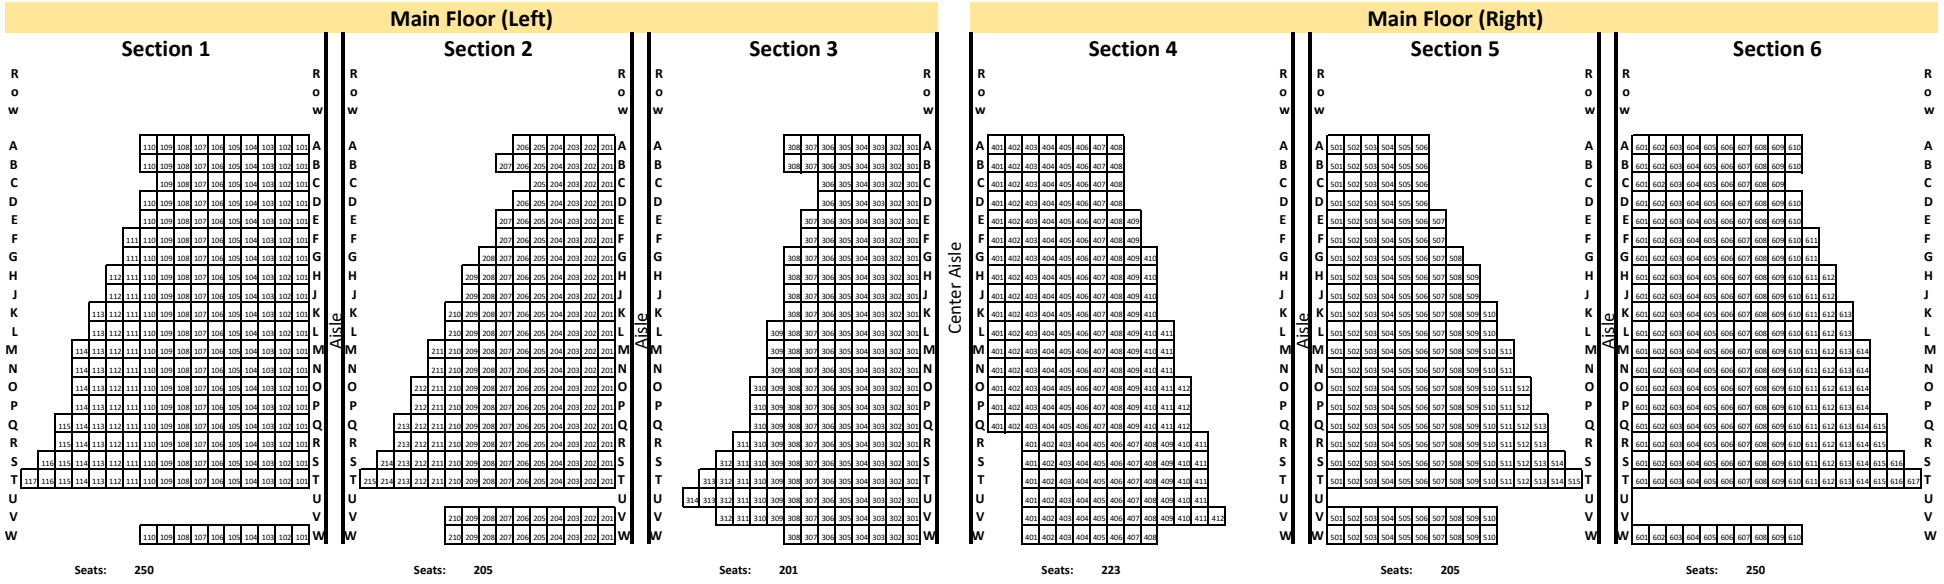

Seating Layout
Central Church of the Nazarene

Stage Main Floor

Balcony