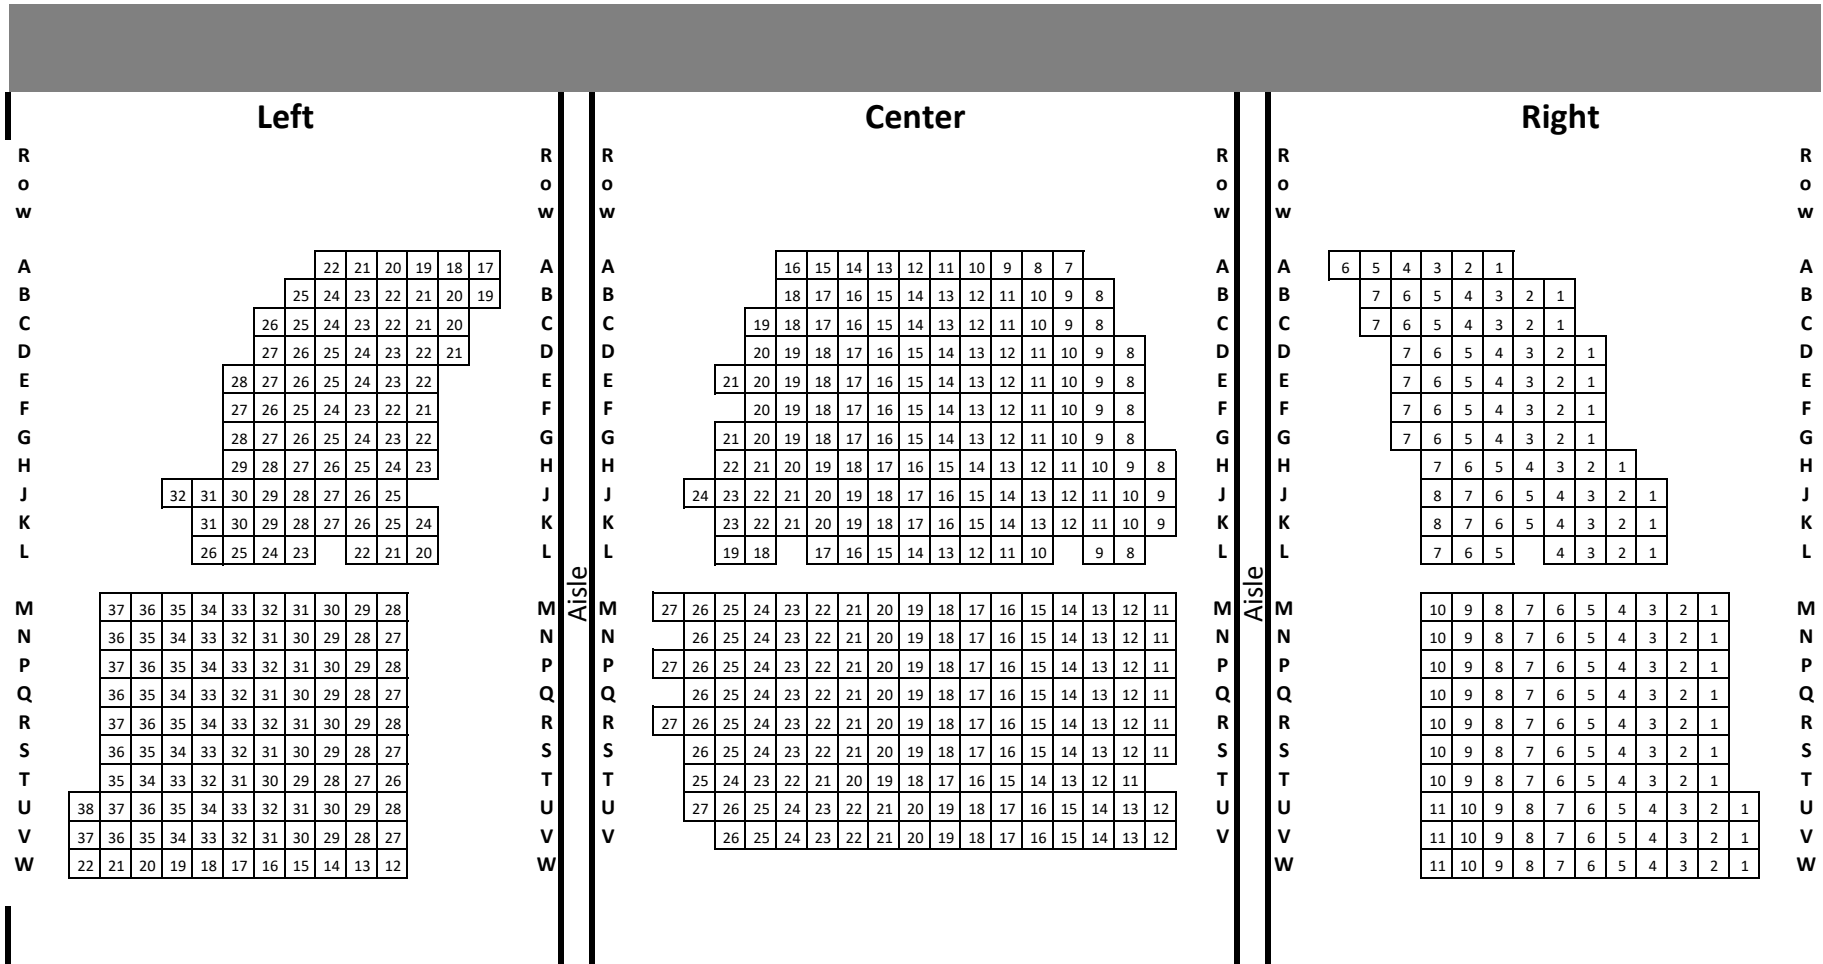

# Seating Layout

## Swartz Creek Performing Arts Center

Seats: 181

Seats: 290

Seats: 181

Reserved Seats: 652